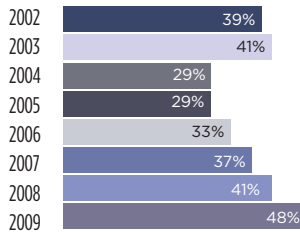

WE WILL STAGE ABOUT THE SAME NUMBER NEXT YEAR AS THIS YEAR