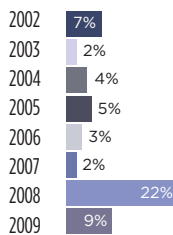

WE WILL STAGE FEWER EVENTS NEXT YEAR

Figures above do not include "unsure/no answer" replies.

BRINGING SOMETHING TO THE PARTY

How much revenue do special events contribute to your hotel/resort annually?